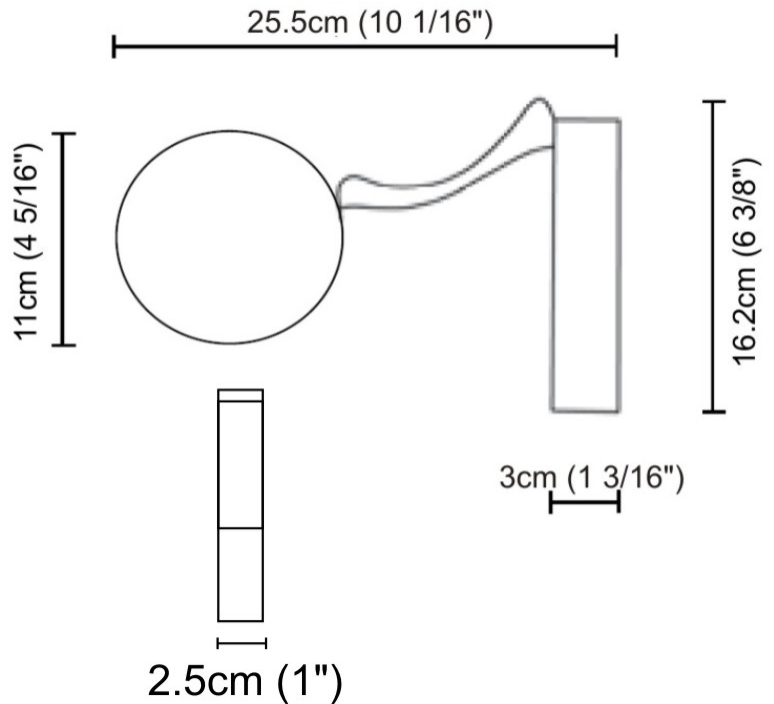

PROJECT	_____
TYPE	_____
SPECIFIER	_____
QUANTITY	_____
DATE	_____

DO NOT DISTURB SURFACE

D133027-

base number   Finish
Options

1. To build a product code in our configurator select the specify button on the base model # product page
2. To build a manual product code on this datasheet choose from the options listed below in blue font and add the suffix to the base model #

GENERAL

Series: Do Not Disturb
Brand: Knikerboker
Division: Design
Mounting Type: Surface
Mounting Location: Wall
Subcategory: Ambient

PHYSICAL

Shape: Round
Diameter (mm): 110
Diameter (in): 4 5/16
Length (mm): 30
Length (in): 1 3/16
Width (mm): 25
Width (in): 1
Height (mm): 162
Height (in): 6 3/8
Extension (mm): 255
Extension (in): 10 1/16
Light Distribution: Direct / Indirect
Diffuser: Opal
Fixture Finish: [EWH](#) / [EBK](#) / [MAN](#) / [COF](#) / [PRD](#) / [SLF](#) / [GLF](#) / [CLF](#) / [BRL](#)
Fixture Material: Metal

ELECTRICAL

Lamp Type: LED
Total Output Wattage (W): 8
Dimming: Non-Dimmable
Driver Included: Yes
Driver Location: Integrated
Driver Type: Constant Voltage - Universal
Driver Class: Class 2
Input Voltage (V): 120 - 277
Upon Request: Integral: Phase dimming 120Vac / (See components)
Remote: 0-10Vdc dimming

LED

Number of LEDs: 1
Color Temperature (°K): 3000
Max. Delivered Lumen (lm): 1000
CRI: >85 CRI
Lamp Life (hrs): 50000

OPTICAL

RATINGS AND CERTIFICATIONS

Certified By: Certified for North American Standards
IP rating: IP20